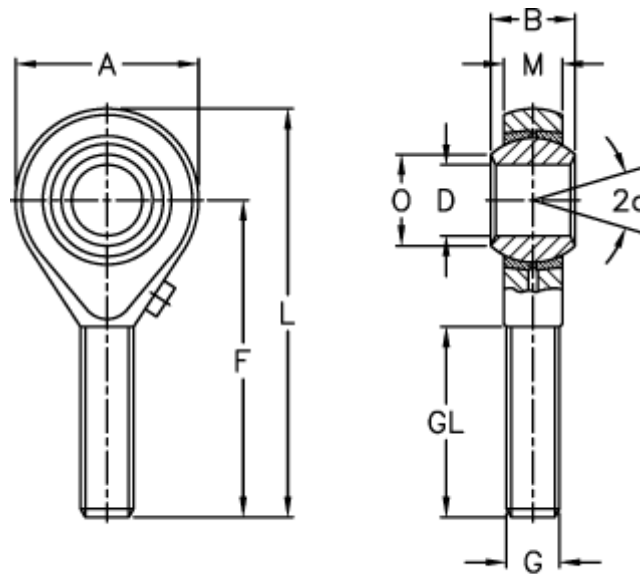

Article number: 54301028
 Description: LDK Rod end POS 28L
 Threaded left

Measures

A	= 66	L	= 136
a (degrees)	= 15	M	= 25.00
B	= 35	O	= 32.29
D	= 28	Static load C0 (kN)	= 75.0
Dynamic load C (kN)	= 46.0	Weight (g)	= 875
F	= 103		
g	= M27x2		
GL	= 62		